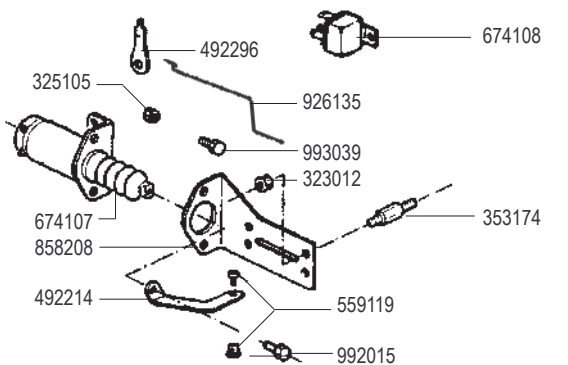

- ADN 37- 43 - 47
- ADN 54

RICAMBI - SPARE PARTS - ERSATZTEILE - PIECES DETACHEES - REPUESTOS

- ◆ Motore con elettromagnete stop
Engine with mechanical stop by solenoid
- ◆ Motore conelettrovalvola stop
Engine with solenoid valve for stop

712131
712132 ◆◆

187152
◆187153
◆187154

-A2688

- (A) KIT -A2585 - 674132
- (B) KIT -A2578 - 674131

- (A) Pressostato normalmente aperto - Oil pressure switch normally open
- (B) Pressostato normalmente chiuso - Oil pressure switch normally closed

□ ADN 37- 43 - 47

● ADN 54

RICAMBI - SPARE PARTS - ERSATZTEILE - PIECES DETACHEES - REPUESTOS

□ ADN 37- 43 - 47

● ADN 54

- ADN 37-43-47
- ADN 54

Per versioni lente 2500 G/min. – For low speed version 2500 RPM