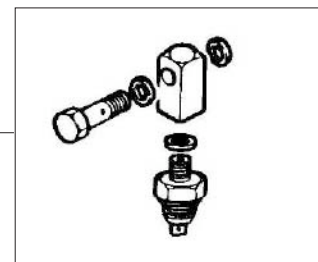

- ADN 37- 43 - 47
- ADN 54

RICAMBI - SPARE PARTS - ERSATZTEILE - PIECES DETACHEES - REPUESTOS

- ◆ Motore con elettromagnete stop
Engine with mechanical stop by solenoid
- ◆ Motore conelettrovalvola stop
Engine with solenoid valve for stop

712131
712132 ◆◆

187152
◆187153
◆187154

-A2688

- (A) KIT -A2585 - 674132
- (B) KIT -A2578 - 674131

- (A) Pressostato normalmente aperto - Oil pressure switch normally open
- (B) Pressostato normalmente chiuso - Oil pressure switch normally closed