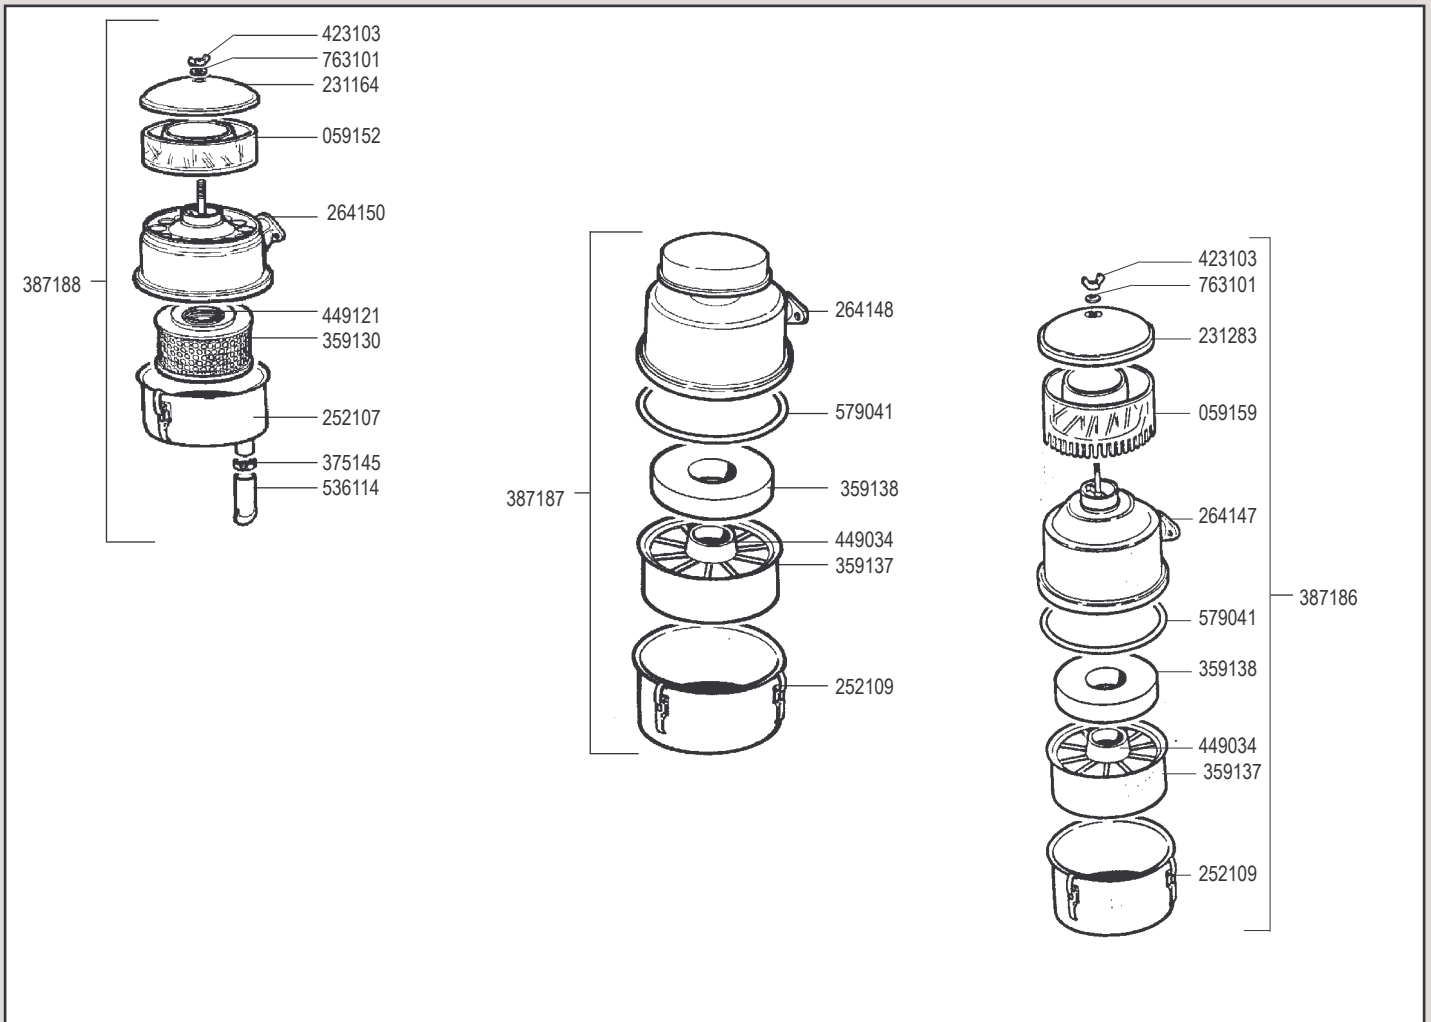

RICAMBI - SPARE PARTS - ERSATZTEILE - PIECES DETACHEES - REPUESTOS

- ADN 37-43
- ADN 45-48-54-60