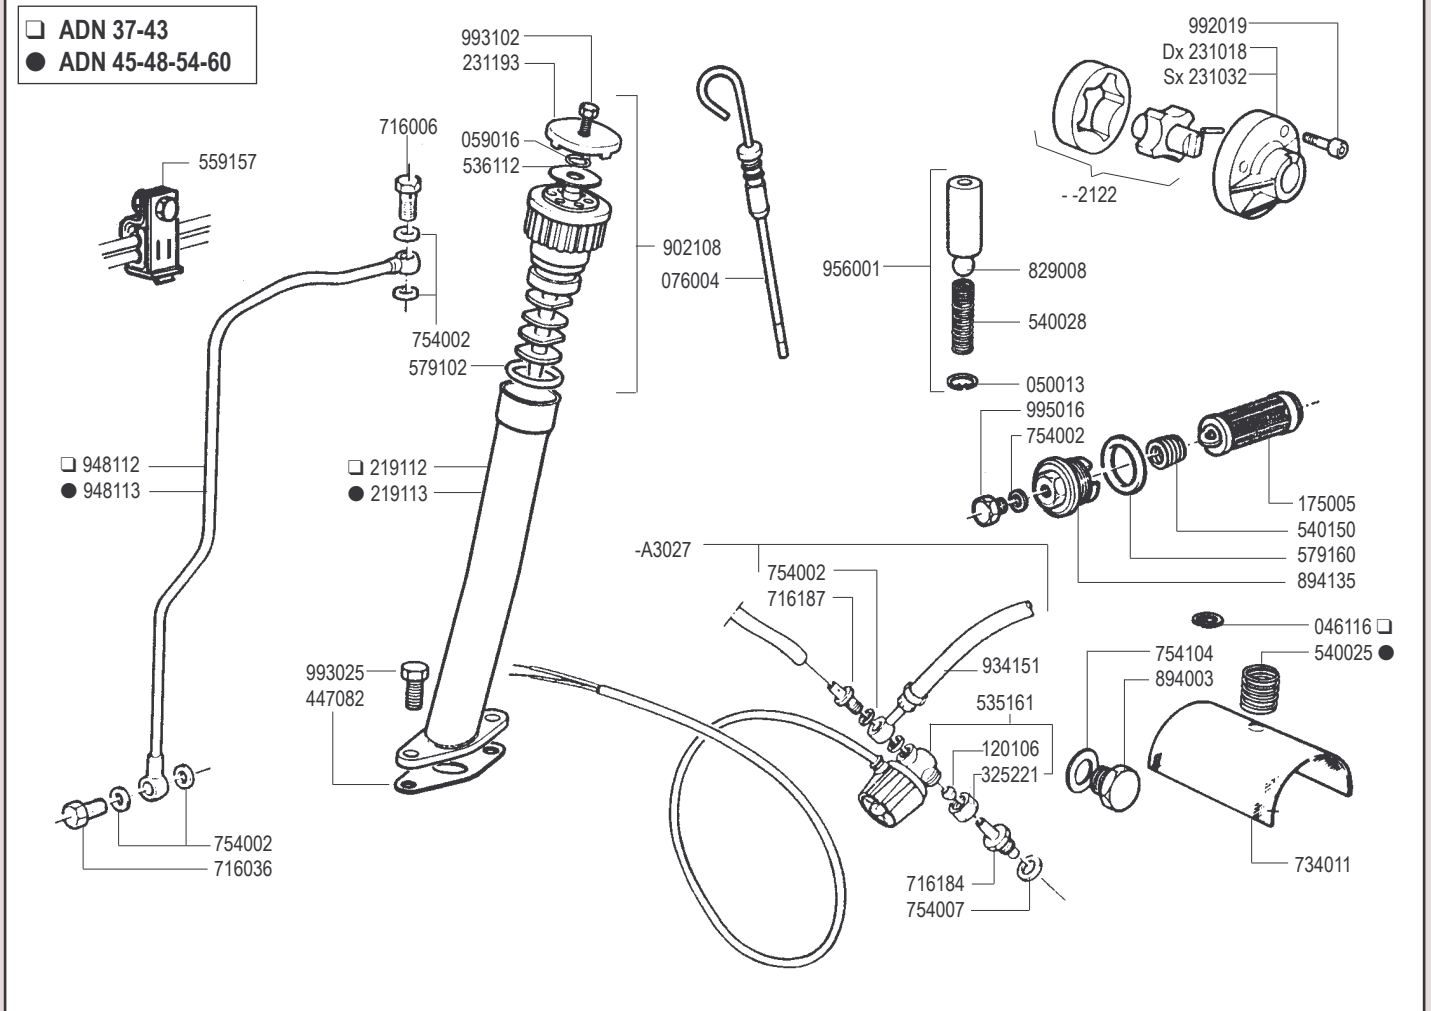

RICAMBI - SPARE PARTS - ERSATZTEILE - PIECES DETACHEES - REPUESTOS

- ADN 37-43
- ADN 45-48-54-60